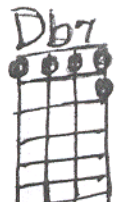

GEORGIA ON MY MIND

INTRO: F A7 Dm C+ (2)

F A7
GEORGIA, Georgia.

Dm Bbm
The whole day through

F D7
Just an old sweet song

Gm7 C7 F C+ (Georgia on my mind)

F A7
Each day, Georgia

Dm Bbm
A song of you -

F D7
Comes as sweet and clear

Gm7 C7 F Cdim
As moonlight through the pines.

Chorus:

Gm7 Dm Db7 Gm7 Eb7 D7
Other arms reach out to me; Other eyes smile tenderly.

Gm Gm7 E7 Am D7 C7
Still in peaceful dreams I see; The road leads back to you.

C+ F A7
Georgia. (sweet) Georgia.

Dm Bbm
No peace I find

F D7 Gm7 C7 F
Just an old sweet song- Keeps Georgia on my mind...

ENDING F D7 Gm7 C7 F ||| C F
Just an old sweet song- Keeps Georgia on my mind!

TURN CH AROUND BACK TO TOP

Pat 6/21/15