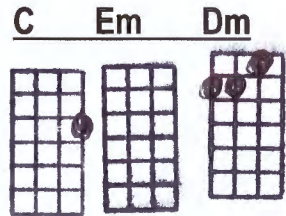

I'LL REMEMBER YOU - C

Composed by: Kui Lee

INTRO: Dm(4) – G7(4) x2

C Em Dm G7 C Em A7
I'll remember you -- Long after this endless summer has gone
He mana'o au -- ia 'oe e ka ipo heno – he - a

Dm Fm Dm G7 C (Em-Dm-G7)
I'll be lonely, oh so lonely -- Living only to remember you
No-e no-e a-ku au -- Me-ha-meha I ka ipo lei.

C Em Dm G7 C A7
I'll remember too -- Your voice as soft as a warm summer breeze
Ku'u ipo e -- Al-oh-a wau ia 'oe a-no

Dm Fm Dm G7 C (CM7-C7)
Your sweet laughter, mornings after -- Ever after, I'll remember you
Kou leo, ka – he – a -- Nahe-nahe – e ku'u lei.