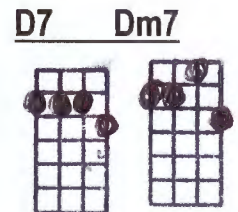

1st Ending: G7 C (CM7-C7)
You'll remember too (repeat Hui / Chorus)
O Ku'u - i - po

2nd Ending: G7 CM7 (5)
I'll remember You
O Ku'u - i - po