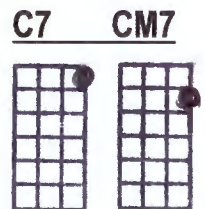

Hu / Chorus:

C7 F Dm D7 G7 Dm7 G7 (break)
To your arms someday. I'll return to stay -- 'til then
Noho 'oe a mana'o -- Ho'i mai e pili – ka ipo

N.C. C Em Dm G7 C A7
I will remember too -- Every bright star we made wishes upon
He pili pono no -- Na hoku no e ipo-ipo lani

Dm Fm Dm G7
Love me always, promise always -- Oooh-oo-oooo-oo
'A-no 'ai – ka mana'o -- Oooh-oo-oooo-oo