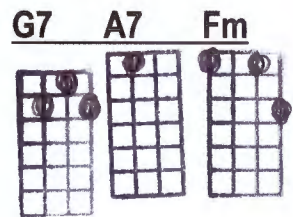

I'LL REMEMBER YOU - C

Composed by: Kui Lee

INTRO: Dm(4) – G7(4) x2

C Em Dm G7 C Em A7
 I'll remember you -- Long after this endless summer has gone
 He mana'o au -- ia 'oe e ka ipo heno – he - a

Dm Fm Dm G7 C (Em-Dm-G7)
 I'll be lonely, oh so lonely -- Living only to remember you
 No-e no-e a-ku au -- Me-ha-meha I ka ipo lei.

Hu / Chorus:

C7 F Dm D7 G7 Dm7 G7 (break)
 To your arms someday. I'll return to stay -- 'til then
 Noho 'oe a mana'o -- Ho'i mai e pili – ka ipo

N.C. C Em Dm G7 C A7
 I will remember too -- Every bright star we made wishes upon
 He pili pono no -- Na hoku no e ipo-ipo lani