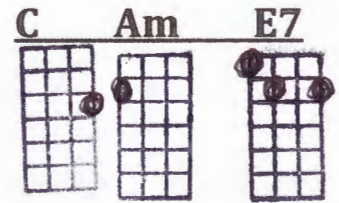

THAT'S THE HAWAIIAN IN ME - G

INTRO: A7 - D7 - G (x2) D7

G
I DON'T LIKE SHOES UPON MY FEET,

G
TO BE AT EASE IS SUCH A TREAT;
D7

AND SMILE AT EVERYONE I MEET,

A7 D7 G D7
THAT'S THE HAWAIIAN IN ME!

G
I LOVE TO SING AND DANCE FOR YOU,

G
AND GIVE A LEI TO CHEER YOU THRU,
D7

AND WITH THAT GOES A KISS OR TWO,

A7 D7 G
THAT'S THE HAWAIIAN IN ME!

Chorus (Hui):

||: G7 C
IT'S GREAT TO BE IN HAWAI'I, AND TO BE A NATIVE TOO,

A7 Am (N.C.) D7
IT'S GREATER STILL TO PLAY AROUND AND CARRY ON AS I DO!

G
SO, RIGHT OUT HERE, IN HAWAI'I,
G
WHERE EVERYTHING IS HEAVENLY...

D7 A7 D7 G :||
I'M JUST AS HAPPY AS CAN BE, THAT'S THE HAWAIIAN IN ME!

E7 A7 D7 G
THAT'S THE HAWAIIAN-IN-ME!

E7 A7 (S-L-O-W) D7 (S-L-O-W) G - Gb - G
THAT'S THE HA-WAII-AN IN ME!

(Repeat from
the Chorus/HUI)