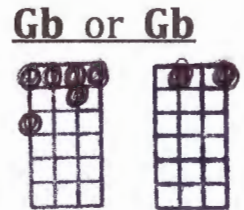

THAT'S THE HAWAIIAN IN ME - G

INTRO: A7 - D7 - G (x2) D7

G
I DON'T LIKE SHOES UPON MY FEET,

G
TO BE AT EASE IS SUCH A TREAT;
D7

AND SMILE AT EVERYONE I MEET,

A7 D7 G D7
THAT'S THE HAWAIIAN IN ME!

G
I LOVE TO SING AND DANCE FOR YOU,

G
AND GIVE A LEI TO CHEER YOU THRU,
D7

AND WITH THAT GOES A KISS OR TWO,

A7 D7 G
THAT'S THE HAWAIIAN IN ME!

Chorus (Hui):

||: G7 C
IT'S GREAT TO BE IN HAWAI'I, AND TO BE A NATIVE TOO,

A7 Am (N.C.) D7
IT'S GREATER STILL TO PLAY AROUND AND CARRY ON AS I DO!

G
SO, RIGHT OUT HERE, IN HAWAI'I,
G
WHERE EVERYTHING IS HEAVENLY...

D7 A7 D7 G :||
I'M JUST AS HAPPY AS CAN BE, THAT'S THE HAWAIIAN IN ME!

E7 A7 D7 G
THAT'S THE HAWAIIAN-IN-ME!

E7 A7 (S-L-O-W) D7 (S-L-O-W) G - Gb - G
THAT'S THE HA-WAII-AN IN ME!

(Repeat from
the Chorus/HUI)