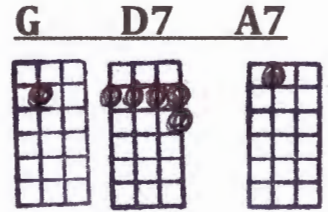

THAT'S THE HAWAIIAN IN ME - G

INTRO: A7 - D7 - G (x2) D7

G
I DON'T LIKE SHOES UPON MY FEET,

G
TO BE AT EASE IS SUCH A TREAT;
D7

AND SMILE AT EVERYONE I MEET,

A7 D7 G D7
THAT'S THE HAWAIIAN IN ME!

G
I LOVE TO SING AND DANCE FOR YOU,

G
AND GIVE A LEI TO CHEER YOU THRU,
D7

AND WITH THAT GOES A KISS OR TWO,

A7 D7 G
THAT'S THE HAWAIIAN IN ME!

Chorus (Hui):

||: G7 C
IT'S GREAT TO BE IN HAWAI'I, AND TO BE A NATIVE TOO,

A7 Am (N.C.) D7
IT'S GREATER STILL TO PLAY AROUND AND CARRY ON AS I DO!

G
SO, RIGHT OUT HERE, IN HAWAI'I,
G
WHERE EVERYTHING IS HEAVENLY...

D7 A7 D7 G :||
I'M JUST AS HAPPY AS CAN BE, THAT'S THE HAWAIIAN IN ME!

E7 A7 D7 G
THAT'S THE HAWAIIAN-IN-ME!

E7 A7 (S-L-O-W) D7 (S-L-O-W) G - Gb - G
THAT'S THE HA-WAII-AN IN ME!

(Repeat from
the Chorus/HUI)