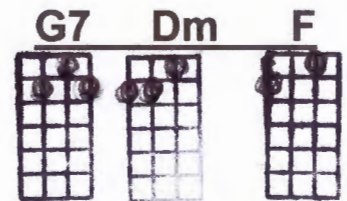

UKULELE LADY - C

INTRO: Dm// G7// C/// (x2)

||: C Em Am G7
 If you... like-a Ukulele Lady,
 C Em Am C
 Ukulele Lady like-a you.

Dm G7 Dm G7
 If you... like to linger where it's shady,
 Dm G7 C
 Ukulele Lady linger, too.

C Em Am G7
 If you... kiss a Ukulele Lady
 C Em Am C
 While you promise ever to be true,
 Dm G7 Dm G7
 And she see... another Ukulele,
 Dm G7 C C7
 Lady fool around with you.

F C
 Maybe she'll sigh, Maybe she'll cry;
 D7 G G7
 Maybe she'll find somebody else, Bye and bye
 C Em Am G7
 To sing to... When it's cool and shady,
 C Em Am C
 Where the Tricky Wicki Wackies woo.