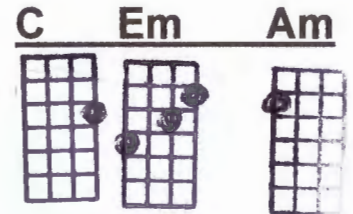

UKULELE LADY - C

INTRO: Dm// G7// C/// (x2)

||: C Em Am G7
 If you... like-a Ukulele Lady,
 C Em Am C
 Ukulele Lady like-a you.

Dm G7 Dm G7
 If you... like to linger where it's shady,
 Dm G7 C
 Ukulele Lady linger, too.

C Em Am G7
 If you... kiss a Ukulele Lady
 C Em Am C
 While you promise ever to be true,
 Dm G7 Dm G7
 And she see... another Ukulele,
 Dm G7 C C7
 Lady fool around with you.

F C
 Maybe she'll sigh, Maybe she'll cry;
 D7 G G7
 Maybe she'll find somebody else, Bye and bye
 C Em Am G7
 To sing to... When it's cool and shady,
 C Em Am C
 Where the Tricky Wicki Wackies woo.