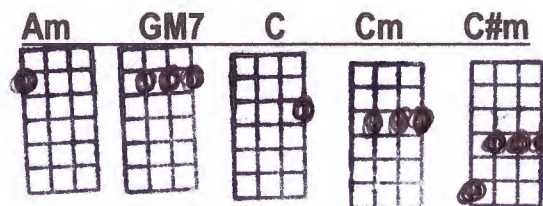

A7 D7 G D7///  
OF A PLACE BESIDE THE SEA.

G G7 C  
-- WAI-KI-KI, AT NIGHT WHEN YOUR SHADOWS ARE FALLING

G GM7 E7 E9  
I HEAR YOUR ROLLING SURF CALLING

C D7 G D7  
CALLING AND CALLING TO ME.

G G7 C Cm  
-- WAI-KI-KI, TIS FOR YOU THAT MY HEART IS YEARNING

G GM7 E7 E9  
MY THOUGHTS ARE ALWAYS RETURNING

C D7 G F#7///  
OUT THERE TO YOU, ACROSS THE SEA.

B F#dim C#m F#7  
- YOUR TROPIC NIGHTS AND YOUR WONDERFUL CHARMS

B F#dim C#m F#7  
ARE EVER IN MY MEMORIES

B F#dim C#m F#7  
AS I RECALL WHEN I HELD YOU IN MY ARMS

B E7 D7///  
AN ANGEL SWEET AND HEAVENLY.

G G7 C Cm  
-- WAI-KI-KI, MY WHOLE LIFE IS EMPTY WITHOUT YOU

G GM7 E7 E9  
I MISS THAT MAGIC ABOUT YOU

C D7 G /// C D7 C - Cm - G  
MAGIC BESIDE THE SEA MAGIC OF WAI-KI-KI