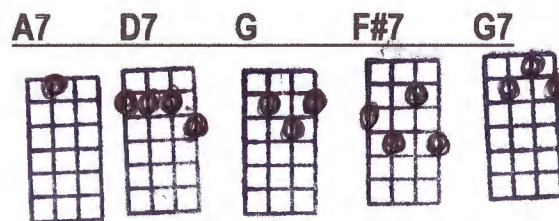

G GM7 E7 E9  
MY THOUGHTS ARE ALWAYS RETURNING

C D7 G F#7///  
OUT THERE TO YOU, ACROSS THE SEA.

B F#dim C#m F#7  
- YOUR TROPIC NIGHTS AND YOUR WONDERFUL CHARMS

B F#dim C#m F#7  
ARE EVER IN MY MEMORIES

B F#dim C#m F#7  
AS I RECALL WHEN I HELD YOU IN MY ARMS

B E7 D7///  
AN ANGEL SWEET AND HEAVENLY.

G G7 C Cm  
-- WAI-KI-KI, MY WHOLE LIFE IS EMPTY WITHOUT YOU

G GM7 E7 E9  
I MISS THAT MAGIC ABOUT YOU

C D7 G /// C D7 C - Cm - G  
MAGIC BESIDE THE SEA MAGIC OF WAI-KI-KI